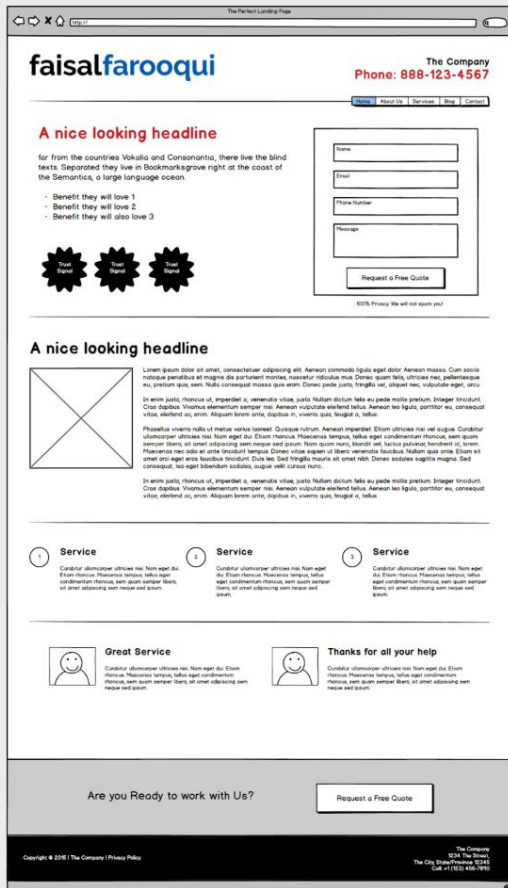

Ultimate Website Template

Top Section

Command attention with a strong headline and supporting copy

Trust Signals

Features or qualities of your site that inspire trust in the mind of the visitor

Services

Couple sentences about your services

CTA

Let visitors know where to click with a bold call-to-action button

CTA

Having a signup form on the right is known to convert better than on the left

LOCATION INFO

Add your service location info here

TESTIMONIALS